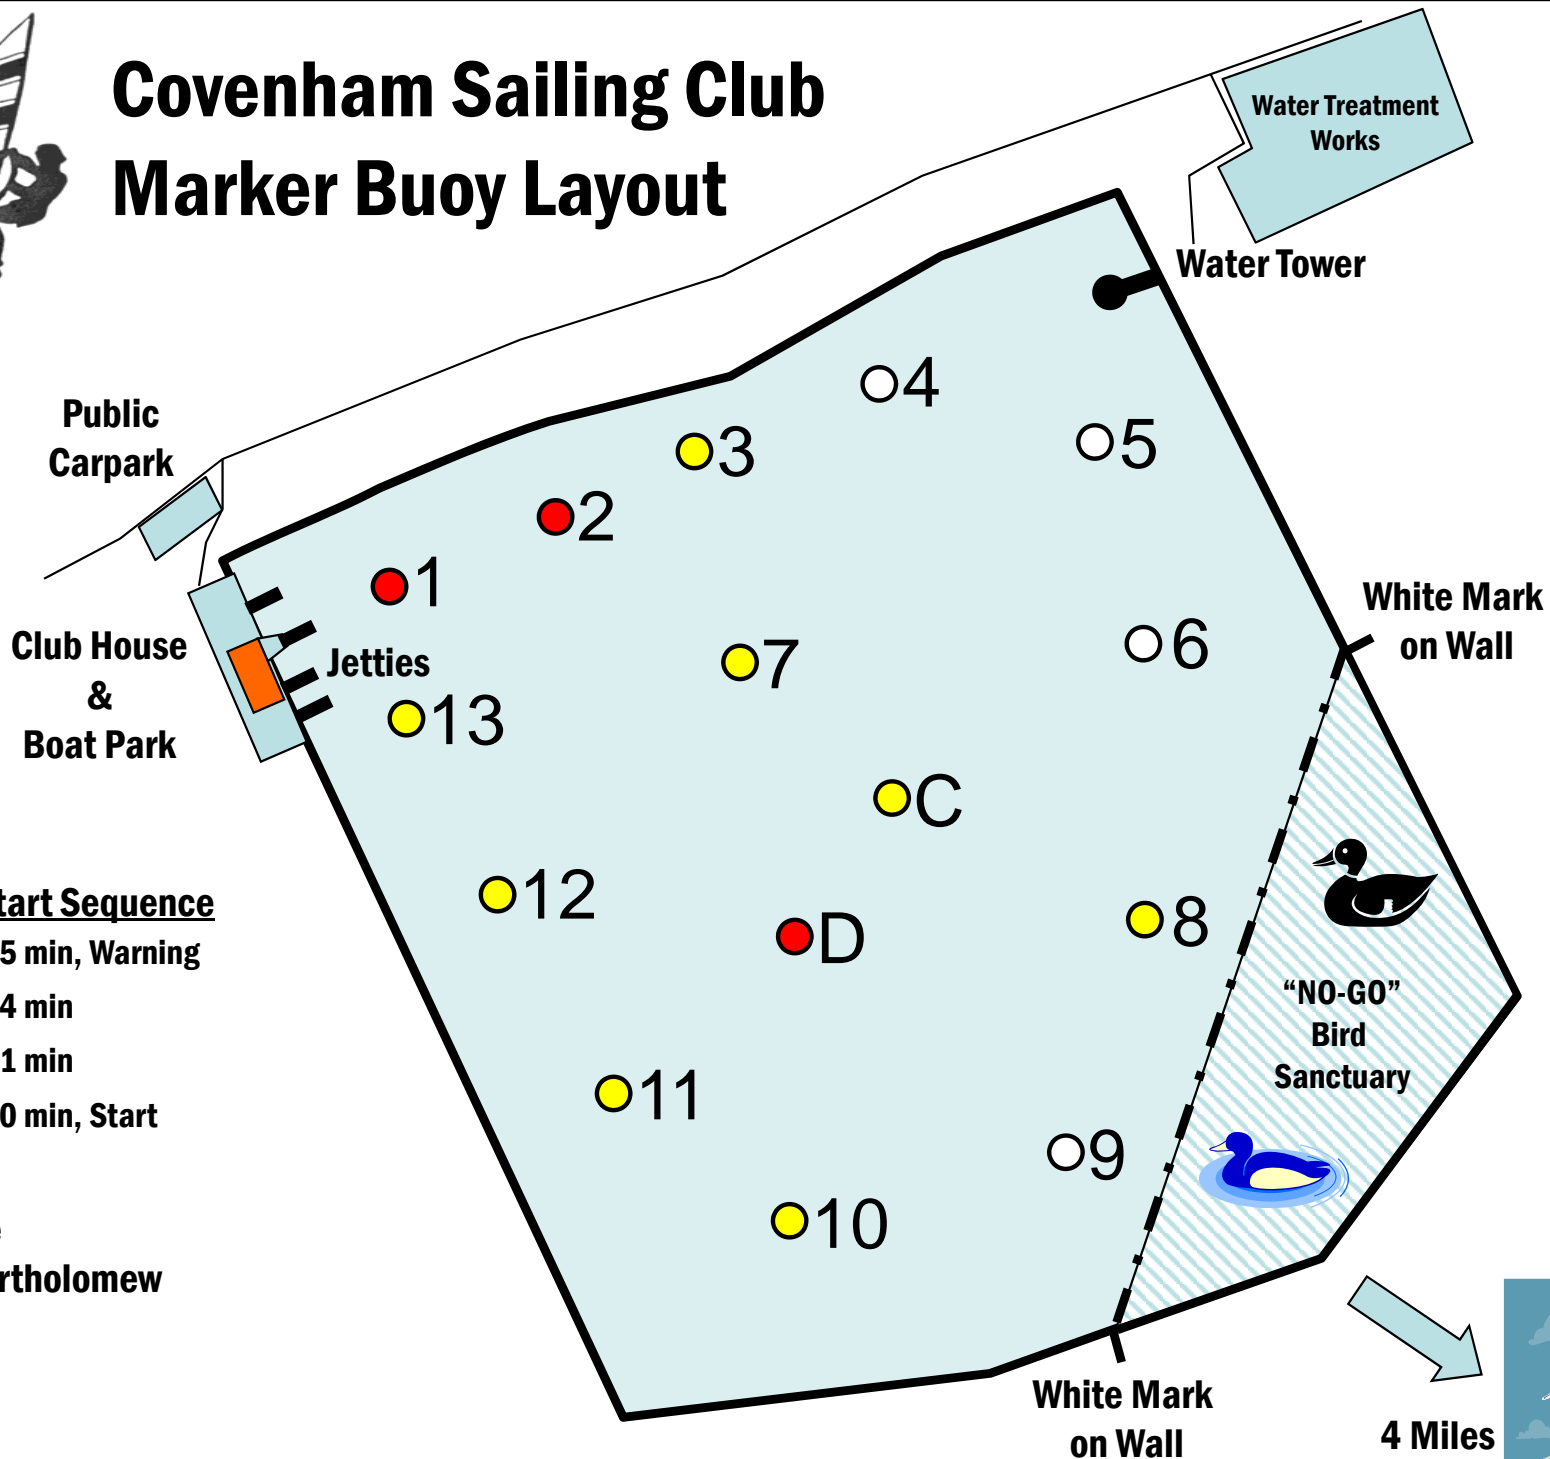

Covenham Sailing Club Marker Buoy Layout

5,4,1,0 Race Start Sequence

- ▲ ● 5 min, Warning
- ■ ▲ 4 min
- ■ ▼ 1 min
- ▼ ● 0 min, Start

Firebeacon Lane
 Covenham St Bartholomew
 Louth
 Lincolnshire
 LN11 0PA
 Club Office Telephone 01507 363709
 Website: www.covenhamsc.co.uk