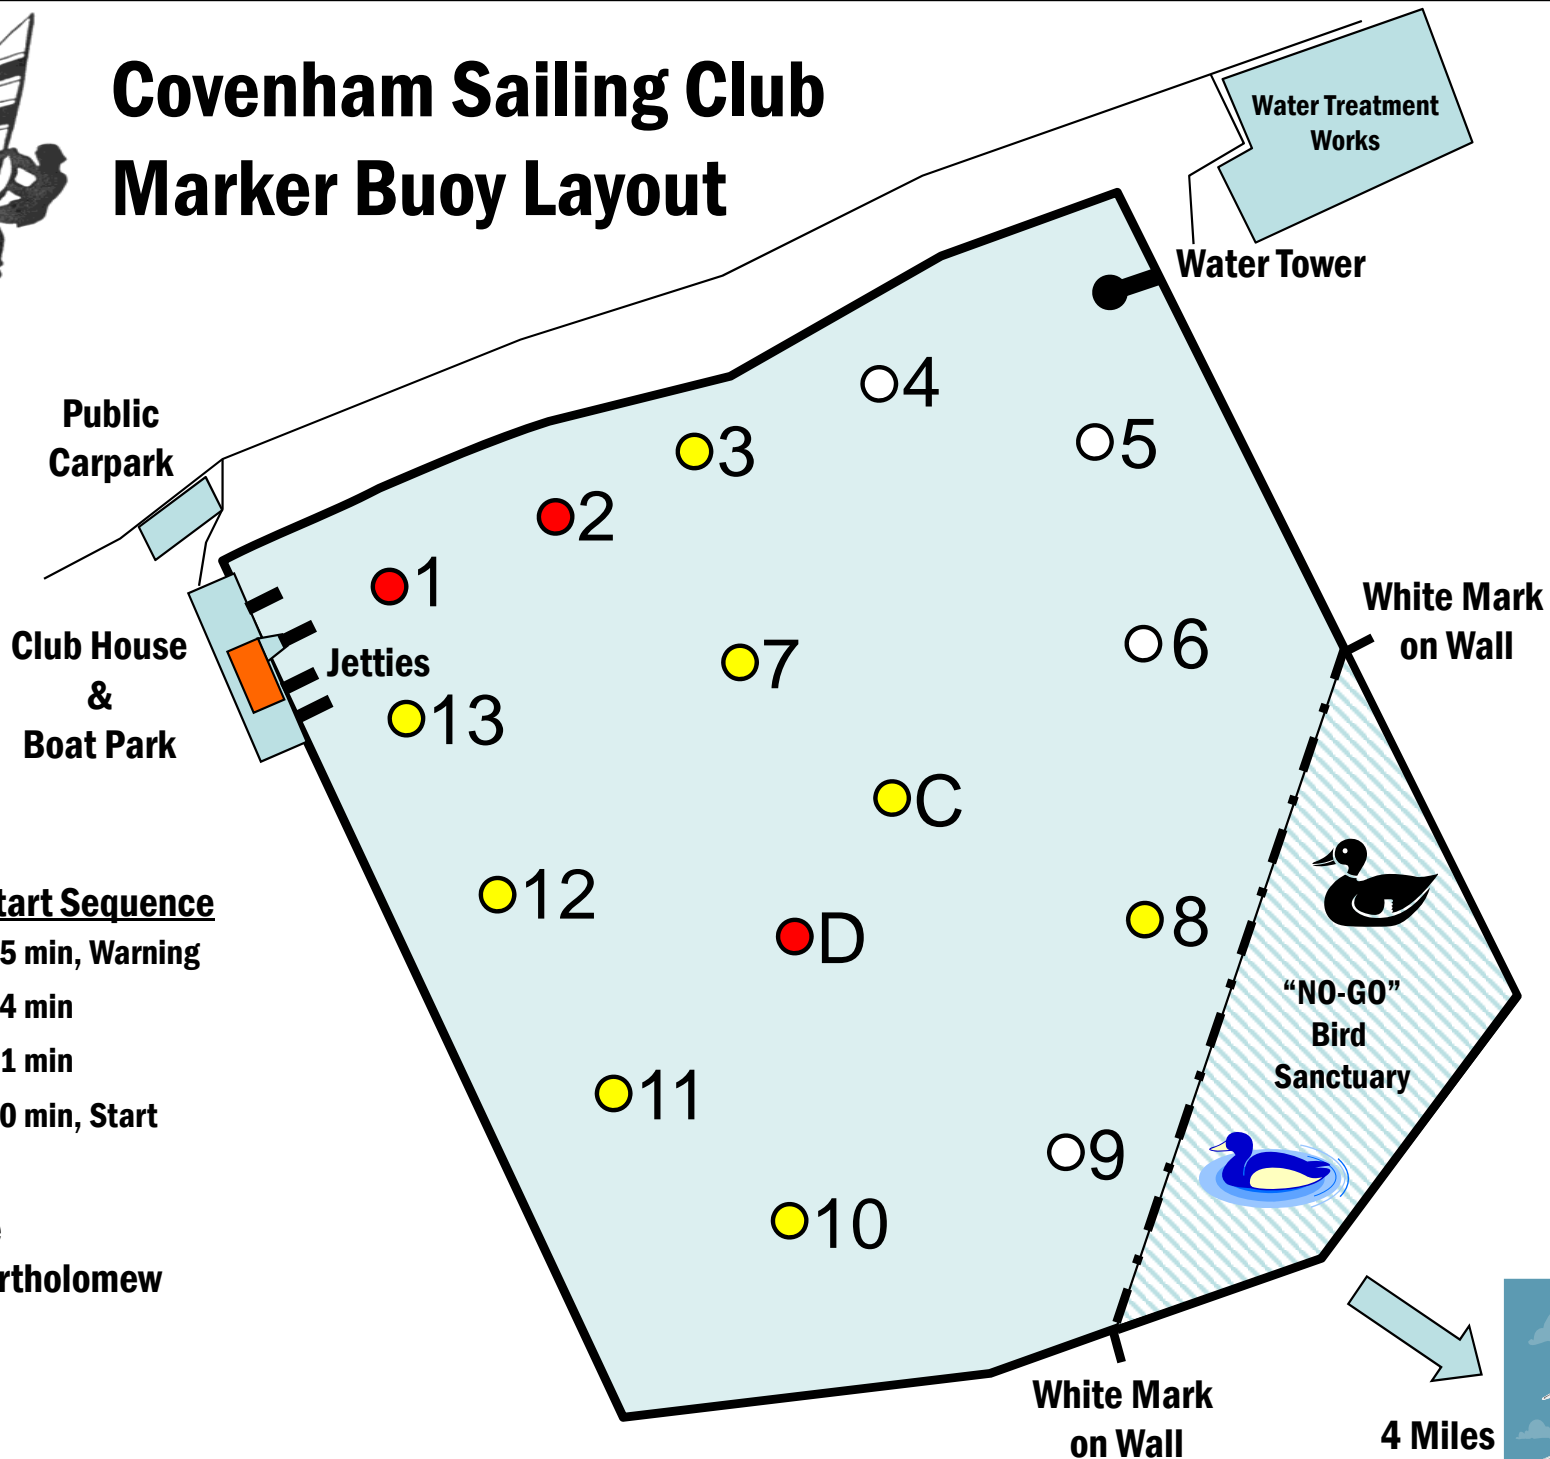

# Covenham Sailing Club Marker Buoy Layout

### 5,4,1,0 Race Start Sequence

- ▲ ● 5 min, Warning
- ■ ▲ 4 min
- ■ ▼ 1 min
- ▼ ● 0 min, Start

Firebeacon Lane  
 Covenham St Bartholomew  
 Louth  
 Lincolnshire  
 LN11 0PA  
 Club Office Telephone 01507 363709  
 Website: [www.covenhamsc.co.uk](http://www.covenhamsc.co.uk)